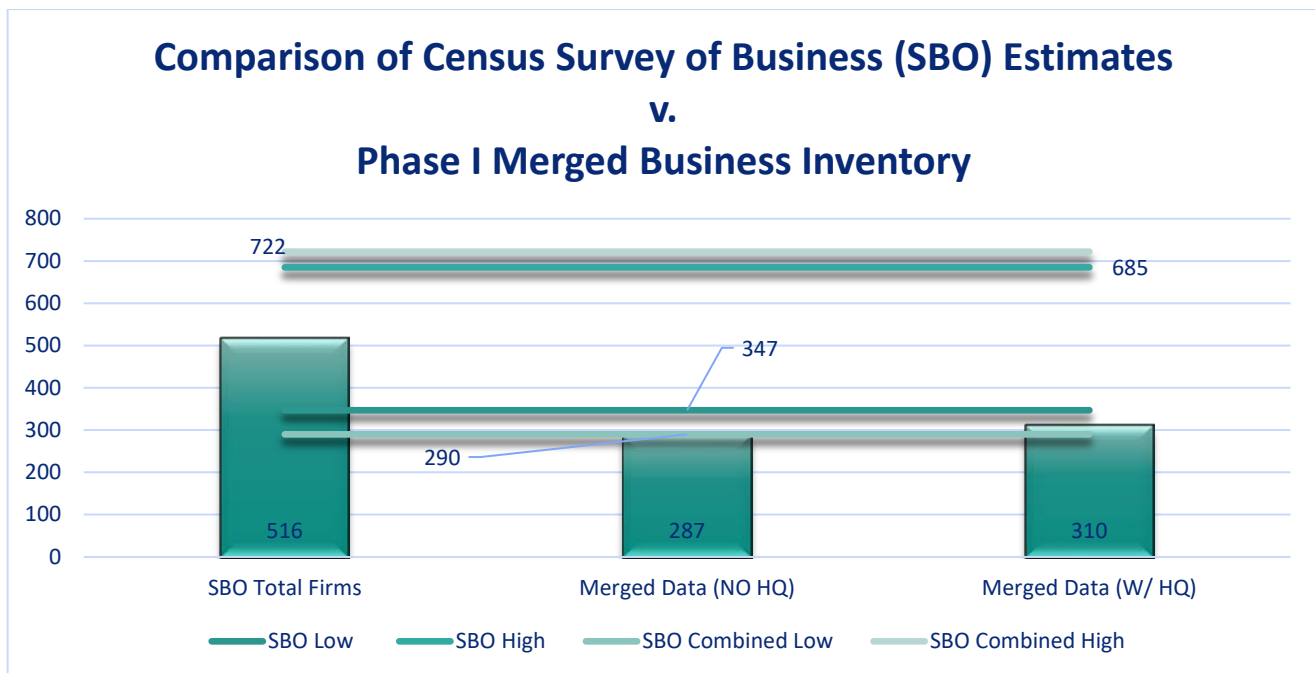

As shown in the following table the Economic Census estimates there were 516 business located in Pacific in 2012.

	Total
Total Firms	516
With employees	137
Without employees	369

Because these estimates are derived from a survey sample, they are subject to both sampling and non-sampling errors. To account for this, the Economic Census uses the sample estimate and an estimate of its relative standard error to “construct interval estimates with a prescribed level of confidence that the interval includes the average results of all samples.”

The following table is an expression of the 90% confidence interval (CI) for the estimate used in the Economic Census:

	Total	RSE	90% CI	Bounds (+/-)	Low Bound	High Bound
Total Firms	516	20.50%	1.6	169.248	347	685
With employees	137	28.30%	1.6	62.0336	75	199
Without employees	369	26.10%	1.6	154.0944	215	523

In sum, there is 90% confidence that the total number of firms (those with and without employees) falls somewhere between 347 and 685. And if the 90% confidence intervals for the respective low and high bounds for firms with and firms without employees are totaled, the range grows to between 290 and 722.

The following graphic displays a comparison between the Census Survey of Business (SBO) estimates, 90% confidence intervals and the total number of inventoried businesses in Phase I (with and without headquarters included).

With a total of 310 inventoried business, Phase I produced a result consistent with the low bounds of the Census SBO 90% confidence interval. This is a positive sign, considering the Phase I inventory (much like other similar efforts) is highly likely